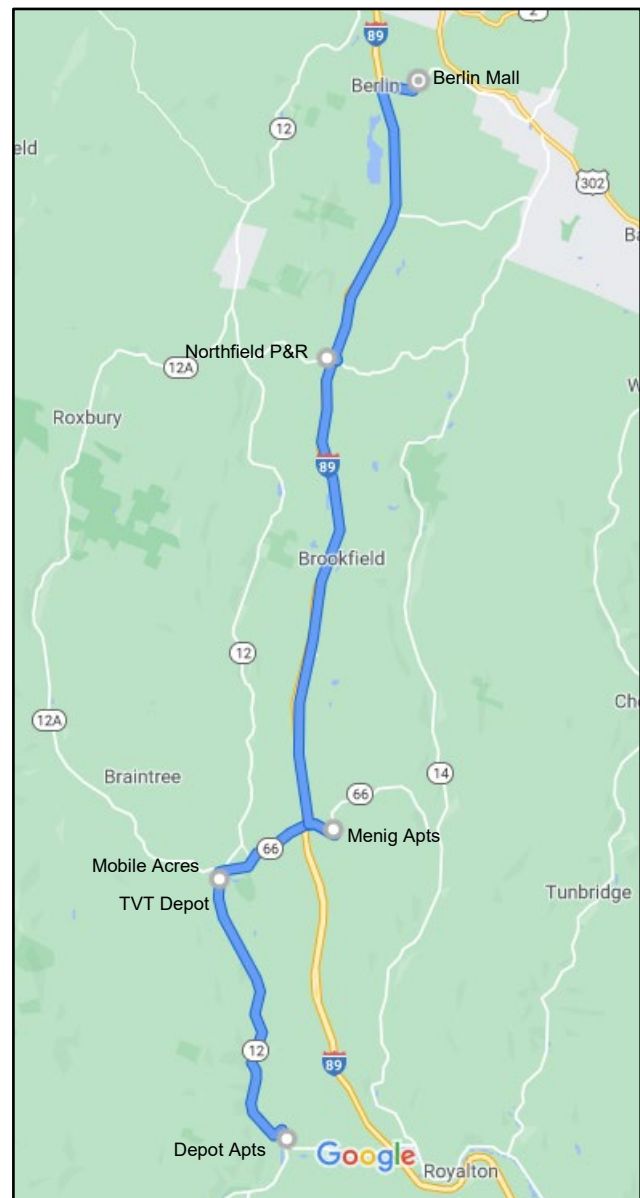

Saturday Shopper Route

Route & Schedule Effective Feb 20, 2021

Operates every Saturday. Re-routed to shopping services in Berlin during COVID-19 state of emergency to limit cross border travel between Vermont & New Hampshire. Connects Bethel, Randolph, and Northfield to shopping in Berlin.

Request Stops (R) – Bus stops by request only. If boarding at a request stop please call the TVT–Orange/N. Windsor office by the Thursday before the trip to schedule. If getting off at a request stop, please inform your driver upon boarding the bus. Times in parenthesis are approximate.

Deviations from the published bus route are available up to ¾ mile from the route. Please call TVT-Orange/N. Windsor office to request a deviation.

<i>Outbound Stops</i>	<i>Time</i>
Depot Apts, Bethel	(9:45) R
TVT Depot Randolph	10:05
Mobile Acres	10:15
Morgan Orchards - Menig Apts	10:25
Exit 5 Park & Ride - Northfield	(10:40) R
Berlin Mall	11:00

<i>Return Stops</i>	<i>Time</i>
Berlin Mall	12:00 PM
Exit 5 Park & Ride - Northfield	(12:15) R
Morgan Orchards - Menig Apts	(12:30) R
Mobile Acres	(12:40) R
TVT Depot Randolph	(12:50) R
Depot Apts, Bethel	(1:10) R