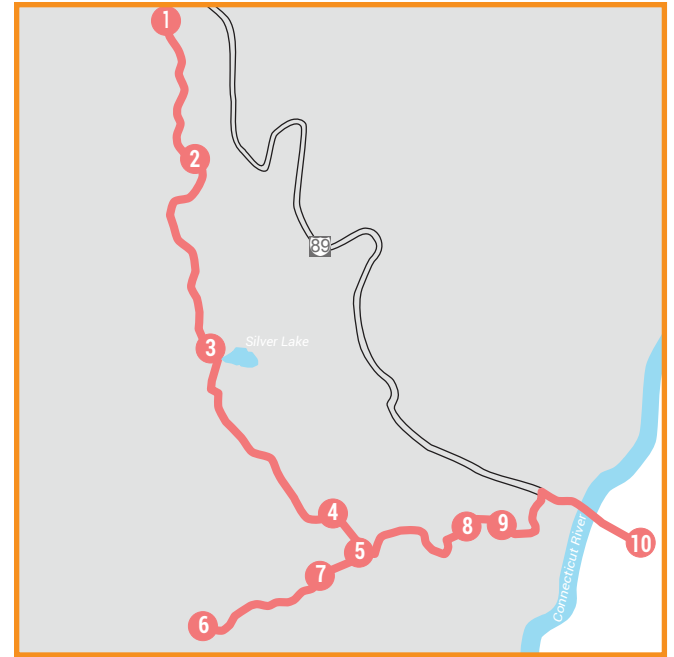

Woodstock Route

Serving Randolph, Bethel, Barnard, Woodstock, & Quechee

1ST AND 3RD WEDNESDAY'S | FARE-FREE | The Woodstock Route provide local service for anyone living in Randolph, Bethel, Barnard, Woodstock, Bridgewater, and Quechee to access trips to the grocery store, medical appointments, the pharmacy, other shopping, and many other personal trips. Service runs year round, see Holiday Schedule for exceptions on page 10.

FARES: WOODSTOCK ROUTE

- FARE-FREE

DEVIATIONS

Up to ¾ mile

R Request Only (Expected Arrival Time)

AM ROUTE									
1	2	3	4	5	6	7	8	9	10
Randolph Depot	Downtown Bethel	Barnard General Store	Billings Farm	Downtown Woodstock	Bridgewater Mill Mall	Woodstock Senior Center	VINS	Quechee Gorge	West Lebanon
8:00	8:20	8:35	(8:50) R	8:55	(9:05) R	9:15	(9:35) R	(9:40) R	9:55

PM ROUTE									
10	9	8	7	6	5	4	3	2	1
West Lebanon	Quechee Gorge	VINS	Woodstock Senior Center	Bridgewater Mill Mall	Downtown Woodstock	Billings Farm	Barnard General Store	Downtown Bethel	Randolph Depot
11:15	(11:30) R	(11:35) R	11:55	(12:05) R	12:25	12:30	12:55	1:10	1:25