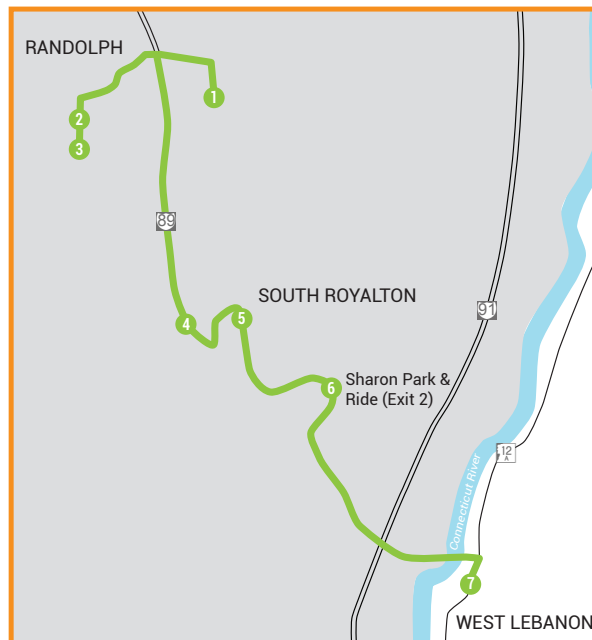

Effective April 23, 2018

Saturday Shopper

Between Randolph & West Lebanon Rte 12A District

SATURDAY | The Saturday Shopper connects riders from the Randolph area and south on I-89 to the Shopping District on West Lebanon's Route 12A. Once in West Lebanon, our drivers provide shuttle service between the K-Mart, JC Penney, and Wal-Mart plazas. Service runs year round, see Holiday Schedule for exceptions on page 10.

FARES

- 1-Way = $2.00
- 10-Ride Pass = $20.00

FARE DISCOUNTS

- Passengers aged 60+ or with an ADA disability are eligible for an 80% discount (10-Ride Pass = $4.00); Passengers may self-report age or disability

DEVIATIONS

- Up to ¼ mile

GENERAL INFO

- Fares are collected on all Stagecoach bus routes except within the Fare-Free Zones
- Only exact change, checks, or passes are accepted on all buses

R Request Only (*Expected Arrival Time*)

blank Stop will be served; Arrival time will vary within the interval between fixed stops

SATURDAY SHOPPER													
1	2	3	4	5	6	7	7	6	5	4	3	2	1
VTC	Randolph Deviations	Stagecoach Depot	Depot Apartments, Bethel	South Royalton Green	Sharon P&R (Exit 2)	West Lebanon, 12A	West Lebanon, 12A	Sharon P&R (Exit 2)	South Royalton Green	Depot Apartments, Bethel	Stagecoach Depot	Randolph Deviations	VTC
(10:00) R		10:30	10:50	11:10	11:15	11:30	2:00	2:20	2:30	2:45	3:10		(3:30) R