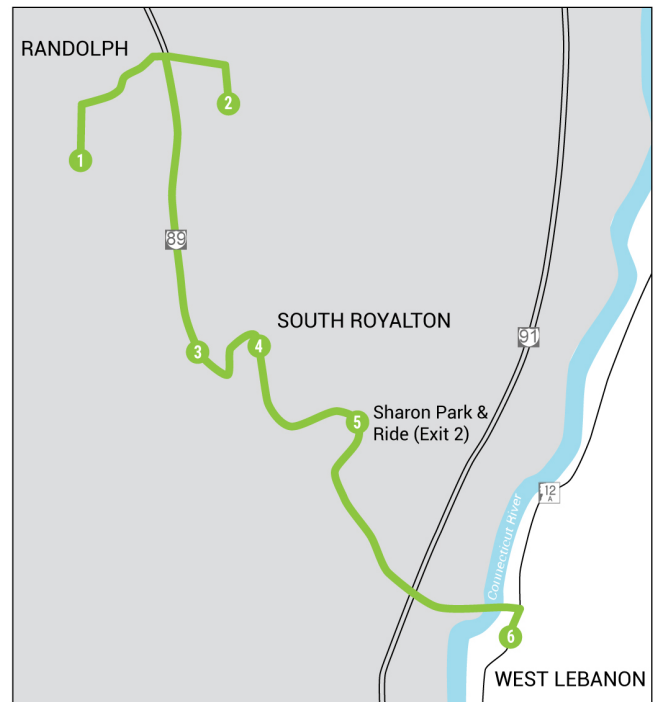

Saturday Shopper

Between Randolph & West Lebanon Rte 12A District

SATURDAY | The Saturday Shopper connects riders from the Randolph area and south on I-89 to the Shopping District on West Lebanon's Route 12A. Once in West Lebanon, our drivers provide shuttle service between the K-Mart, JC Penney, and Wal-Mart plazas.

FARES

- 1-Way = $2.00
- 10-Ride Pass = $20.00

FARE DISCOUNTS

- Passengers aged 60+ or with an ADA disability are eligible for an 80% discount (10-Ride Pass = $4.00); Passengers may self-report age or disability

DEVIATIONS

- Up to ¾ mile

GENERAL INFO

- Fares are collected on all Stagecoach bus routes except within the Fare-Free Zones
- Only exact change, checks, or passes are accepted on all buses

Randolph - Lebanon Saturday Shopper

VTC	Randolph Depot	Bethel Depot	South Royalton	Caron Circle	Sharon P&R (Exit 2)	West Lebanon	West Lebanon	Sharon P&R (Exit 2)	Caron Circle	South Royalton	Bethel Depot	Randolph Depot	VTC
R (10:00)	10:30	10:50	11:00	11:10	11:15	11:35	2:00	2:20	2:25	2:30	2:50	3:05	R (3:30)