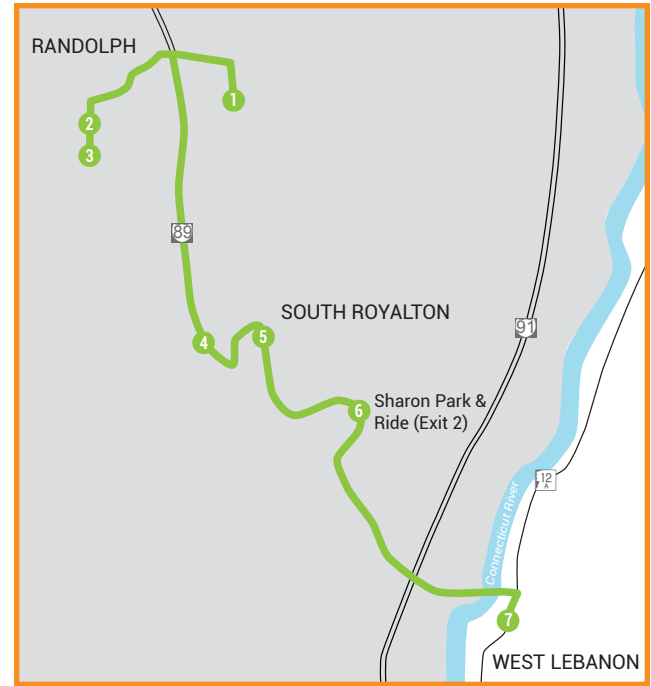

Saturday Shopper

Between Randolph & West Lebanon Rte 12A District

SATURDAY | The Saturday Shopper connects riders from the Randolph area and south on I-89 to the Shopping District on West Lebanon's Route 12A. Once in West Lebanon, our drivers provide shuttle service between the K-Mart, JC Penney, and Wal-Mart plazas. Service runs year round, see Holiday Schedule for exceptions on page 10.

FARES

- 1-Way = $2.00
- 10-Ride Pass = $20.00

FARE DISCOUNTS

- Passengers aged 60+ or with an ADA disability are eligible for an 80% discount (10-Ride Pass = $4.00); Passengers may self-report age or disability

DEVIATIONS

- Up to ¾ mile

GENERAL INFO

- Fares are collected on all Stagecoach bus routes except within the Fare-Free Zones
- Only exact change, checks, or passes are accepted on all buses

R Request Only (*Expected Arrival Time*)

blank Stop will be served; Arrival time will vary within the interval between fixed stops

SATURDAY SHOPPER													
1	2	3	4	5	6	7	7	6	5	4	3	2	1
VTC	Randolph Deviations	Stagecoach Depot	Depot Apartments, Bethel	South Royalton Green	Sharon P&R (Exit 2)	West Lebanon, 12A	West Lebanon, 12A	Sharon P&R (Exit 2)	South Royalton Green	Depot Apartments, Bethel	Stagecoach Depot	Randolph Deviations	VTC
(10:00) R		10:30	10:50	11:10	11:15	11:30	2:00	2:20	2:30	2:45	3:10		(3:30) R