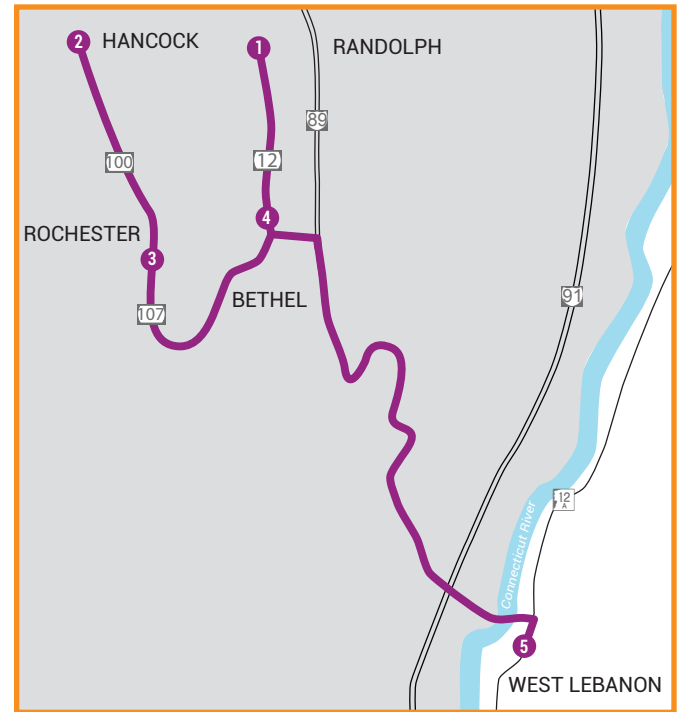

2nd Friday Shopper

Between Hancock, Rochester, Randolph & West Lebanon

MONTHLY | The 2nd Friday of the Month Shopper connects riders from the Hancock and Rochester area to Randolph and West Lebanon Shopping Districts. Service runs year round, see Holiday Schedule for exceptions on page 10.

FARES

- 1-Way = $2.00
- 10-Ride Pass = $20.00

FARE DISCOUNTS

- Passengers aged 60+ or with an ADA disability are eligible for an 80% discount (10-Ride Pass = $4.00); Passengers may self-report age or disability

DEVIATIONS

- Up to ¾ mile

GENERAL INFO

- Fares are collected on all Stagecoach bus routes except within the Fare-Free Zones
- Only exact change, checks, or passes are accepted on all buses

R Request Only

HANCOCK- LEBANON SHOPPER- 2ND FRIDAY

1	2	3	4	5	5	4	3	2	1
Stagecoach Depot	Hancock Deviations	Mac's Rochester	Depot Apartments, Bethel	West Lebanon	West Lebanon	Depot Apartments, Bethel	Mac's Rochester	Hancock Deviations	Stagecoach Depot
9:00	(10:15) R	(10:20) R	10:45	11:30	2:30	3:00	(3:30) R	(3:45) R	4:30