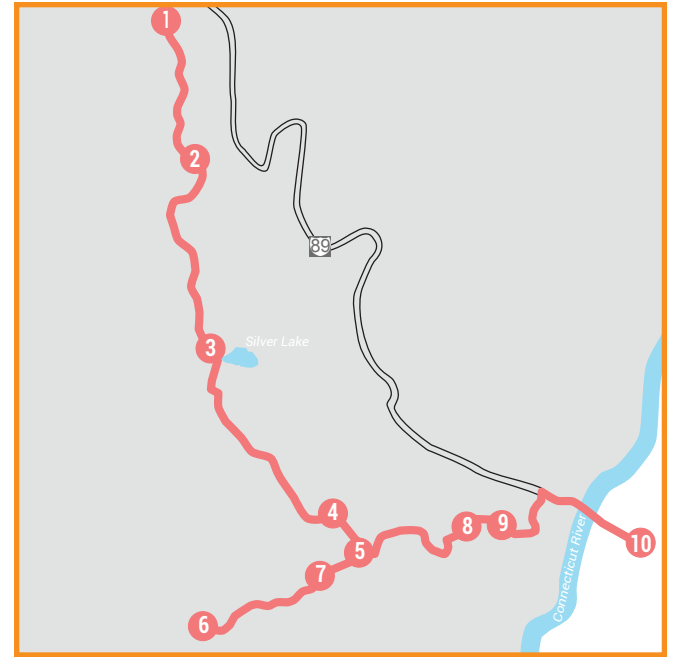

## DEVIATIONS

Up to ¾ mile

R Request Only (Expected Arrival Time)

ROYALTON-BETHEL - TUESDAY, THURSDAY																
1	2	3	4	5	3	6	7	1	8	7	6	3	5	4	3	1
Stagecoach Depot	Joselyn House	Deport Apartments, Bethel	South Royalton Deviations	South Royalton Senior Center	Deport Apartments, Bethel	Shaw's Randolph	Gifford Medical Center	Stagecoach Depot	Randolph Deviations	Gifford Medical Center	Shaw's	Deport Apartments, Bethel	South Royalton Senior Center	South Royalton Deviations	Deport Apartments, Bethel	Stagecoach Depot
R	(10:10) R	(10:25) R		11:00	11:15	11:25	(11:30) R	(11:32) R		12:15	(12:20) R	(12:25) R	12:50		1:30	1:45

# Woodstock Route

Serving Randolph, Bethel, Barnard, Woodstock, & Quechee

1ST AND 3RD WEDNESDAY'S | FARE-FREE | The Woodstock Route provide local service for anyone living in Randolph, Bethel, Barnard, Woodstock, Bridgewater, and Quechee to access trips to the grocery store, medical appointments, the pharmacy, other shopping, and many other personal trips. Service runs year round, see Holiday Schedule for exceptions on page 10.

## FARES: WOODSTOCK ROUTE

- FARE-FREE

## DEVIATIONS

Up to ¾ mile

R Request Only (Expected Arrival Time)

AM ROUTE									
1	2	3	4	5	6	7	8	9	10
Randolph Depot	Downtown Bethel	Barnard General Store	Billings Farm	Downtown Woodstock	Bridgewater Mill Mall	Woodstock Senior Center	VINS	Quechee Gorge	West Lebanon
8:00	8:20	8:35	(8:50) R	8:55	(9:05) R	9:15	(9:35) R	(9:40) R	9:55