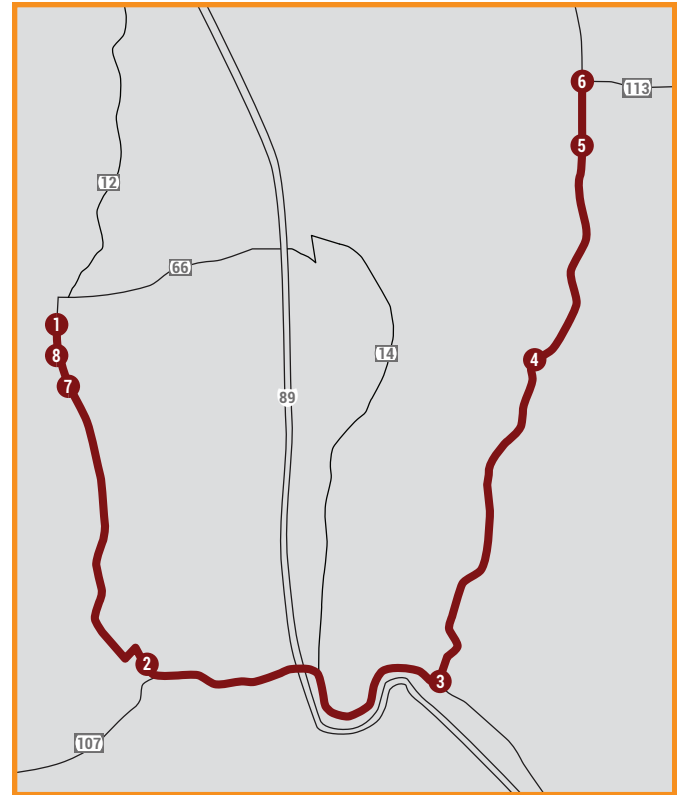

# Chelsea Route

Serving Randolph, Bethel, Royalton, Tunbridge, & Chelsea

MONDAY AND FRIDAY | FARE-FREE | The Chelsea Route provide local service for anyone living in Randolph, Bethel, Royalton, Tunbridge, and Chelsea to access trips to the grocery store, medical appointments, the pharmacy, other shopping, and many other personal trips. Service runs year round, see Holiday Schedule for exceptions on page 10.

## FARES: CHELSEA ROUTE

- FARE-FREE

## DEVIATIONS

Up to ¾ mile

R Request Only (Expected Arrival Time)

CHELSEA											
1	2	3	4	5	6	4	3	2	7	8	1
Stagecoach Depot	Downtown Bethel	South Royalton Green	Orange County Parent Child Center	Chelsea Main Street	Chelsea Senior Center	Orange County Parent Child Center	South Royalton Green	Downtown Bethel	Shaws	Gifford Medical Center	Stagecoach Depot
7:30	7:45	(8:05) R	(8:15)	8:30	-	(8:40)	(8:55) R	9:15	9:30	9:45 (R)	9:50
9:50	10:05	(10:25) R	(10:35)	10:50	10:55	(11:00)	(11:15) R	11:45	(11:55) R	R	12:00
12:00	12:15	(12:35) R	(12:45)	12:50	12:55	(1:00)	(1:15) R	1:45	(1:55) R	R	2:00

# Hancock Route

Serving Randolph, Bethel, Stockbridge, Rochester, & Hancock

MONDAY, WEDNESDAY, FRIDAY | FARE-FREE | The Hancock Route provides local service for anyone living in Randolph, Bethel, Stockbridge, Rochester, and Hancock to access trips to the grocery store, medical appointments, the pharmacy, other shopping, and many other personal trips. Service runs year round, see Holiday Schedule for exceptions on page 10.