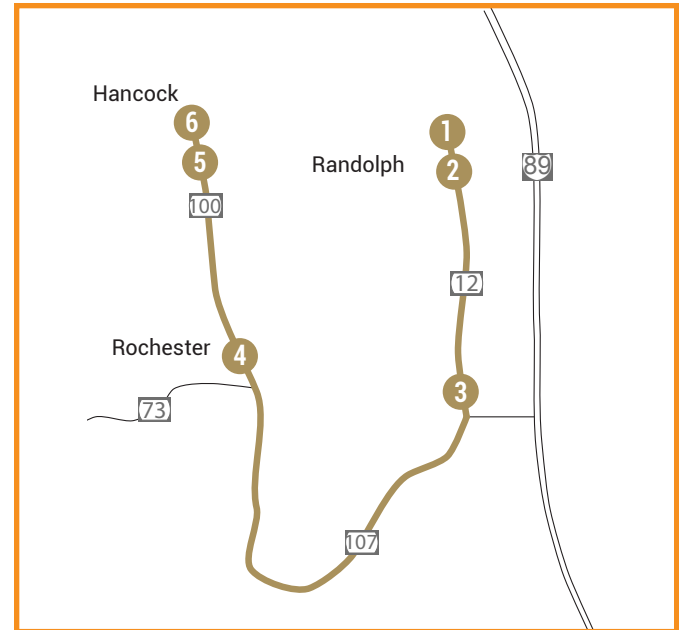

Randolph Shopper

Between Hancock, Rochester, Stockbridge, Bethel & Randolph

THIRD FRIDAY | Stagecoach buses connect riders from Hancock, Rochester, Stockbridge, and Bethel to Randolph's Shopping District and Medical Centers. Between 2pm & 4pm our drivers provide shuttle service to Randolph destinations by request. Service runs year round, see Holiday Schedule for exceptions on page 10.

FARES

- 1-Way = $2.00
- 10-Ride Pass = $20.00

FARE DISCOUNTS

- Passengers aged 60+ or with an ADA disability are eligible for an 80% discount (10-Ride Pass = $4.00); Passengers may self-report age or disability

DEVIATIONS

- Up to ¾ mile

GENERAL INFO

- Fares are collected on all Stagecoach bus routes except within the Fare-Free Zones
- Only exact change, checks, or passes are accepted on all buses

R Request Only

RANDOLPH- 3RD FRIDAY				
6	4	7	2	2
Quintown Senior Center	Mac's Rochester	Stockbridge Deviations	Depot Apartments, Bethel	Stagecoach Depot
1:00	1:15	R	2:15	2:30

RANDOLPH- 3RD FRIDAY											
1	2	3	4	5	6	5	6	4	2	2	1
Randolph Area Deviations	Stagecoach Depot	Depot Apartments, Bethel	Mac's Rochester	Rochester/ Hancock Deviations	Quintown Senior Center	Rochester/ Hancock Deviations	Quintown Senior Center	Mac's Rochester	Depot Apartments, Bethel	Stagecoach Depot	Randolph Area Deviations
	3:30	3:45	4:15	(4:30) R	R	R	-	R	R	5:15