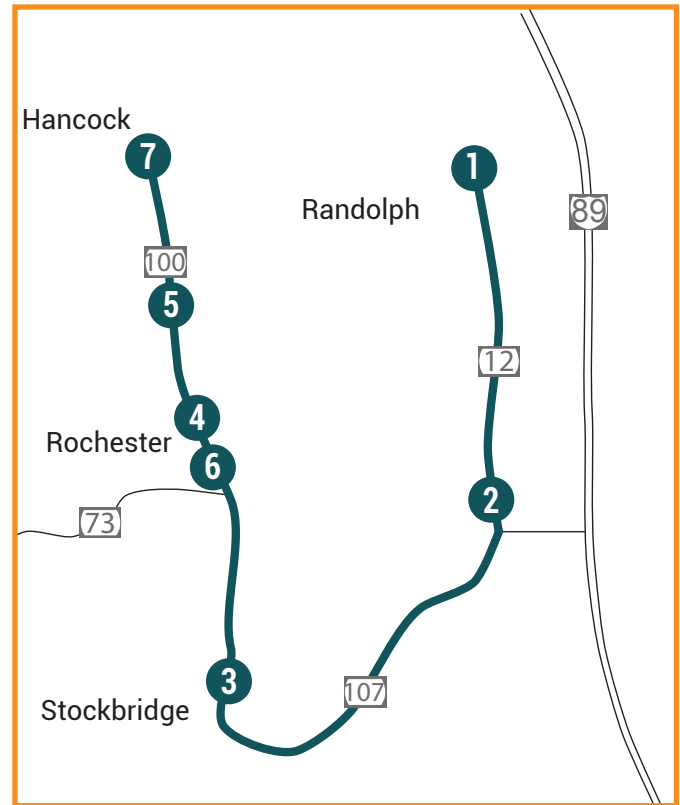

Hancock Route

Serving Randolph, Bethel, Stockbridge, Rochester, & Hancock

MONDAY, WEDNESDAY, FRIDAY | FARE-FREE | The Hancock Route provides local service for anyone living in Randolph, Bethel, Stockbridge, Rochester, and Hancock to access trips to the grocery store, medical appointments, the pharmacy, other shopping, and many other personal trips. Service runs year round, see Holiday Schedule for exceptions on page 10.

FARES: HANCOCK ROUTE

- FARE-FREE

DEVIATIONS

Up to ¼ mile

R Request Only (Expected Arrival Time)

HANCOCK- MON, WED, FRI													
1	2	3	4	5	6	7	6	5	7	4	3	2	1
Stagecoach Depot	Depot Apartments, Bethel	Stockbridge Deviations	Mac's Rochester	Rochester/ Hancock Deviations	Rochester Health Center	Quintown Senior Center	Rochester Health Center	Rochester/ Hancock Deviations	Quintown Senior Center	Mac's Rochester	Stockbridge Deviations	Depot Apartments, Bethel	Stagecoach Depot
10:30	10:45	R	11:30	R	R	12:00	R	R	1:00	1:15	R	2:15	2:30