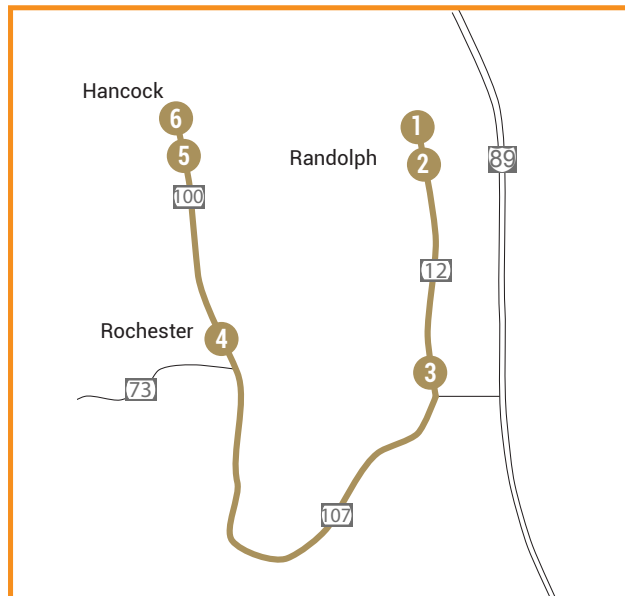

Randolph Shopper

Between Hancock, Rochester, Stockbridge, Bethel & Randolph

FRIDAY | Every Friday Stagecoach buses connect riders from Hancock, Rochester, Stockbridge, and Bethel to Randolph's Shopping District and Medical Centers. Between 2pm & 4pm our drivers provide shuttle service to Randolph destinations by request.

Effective April 23, 2018

Randolph Shopper

Between Hancock, Rochester, Stockbridge, Bethel & Randolph

THIRD FRIDAY | Stagecoach buses connect riders from Hancock, Rochester, Stockbridge, and Bethel to Randolph's Shopping District and Medical Centers. Between 2pm & 4pm our drivers provide shuttle service to Randolph destinations by request. Service runs year round, see Holiday Schedule for exceptions on page 10.

FARES

- 1-Way = \$2.00
- 10-Ride Pass = \$20.00

FARE DISCOUNTS

- Passengers aged 60+ or with an ADA disability are eligible for an 80% discount (10-Ride Pass = \$4.00); Passengers may self-report age or disability

DEVIATIONS

- Up to ¾ mile

GENERAL INFO

- Fares are collected on all Stagecoach bus routes except within the Fare-Free Zones
- Only exact change, checks, or passes are accepted on all buses

R Request Only

RANDOLPH- 3RD FRIDAY				
6	4	7	2	2
Quintown Senior Center	Mac's Rochester	Stockbridge Deviations	Depot Apartments, Bethel	Stagecoach Depot
1:00	1:15	R	2:15	2:30