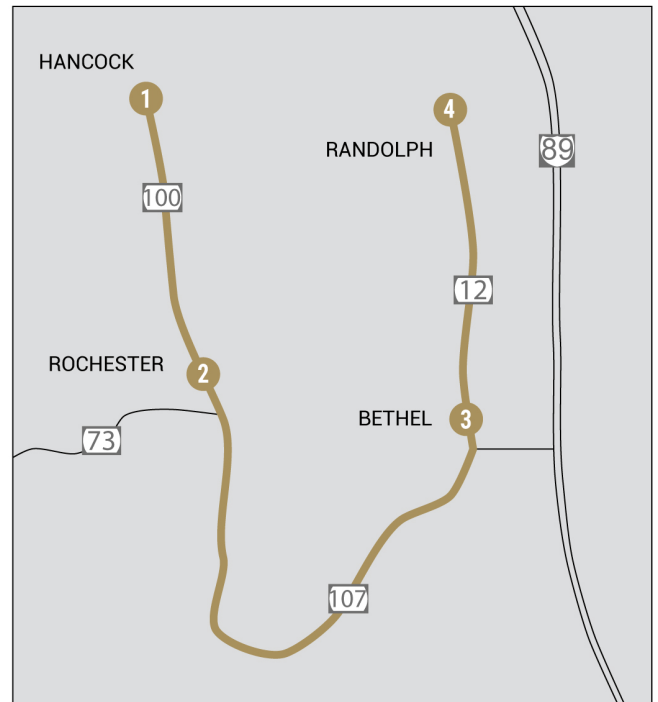

Randolph Shopper

Between Hancock, Rochester, Stockbridge, Bethel & Randolph

FRIDAY | Every Friday Stagecoach buses connect riders from Hancock, Rochester, Stockbridge, and Bethel to Randolph's Shopping District and Medical Centers. Between 2pm & 4pm our drivers provide shuttle service to Randolph destinations by request.

FARES

- 1-Way = $2.00
- 10-Ride Pass = $20.00

FARE EXCEPTIONS AND TRANSFERS

- 2nd Friday each month this service operates at different times; Call (802) 728-3773 for details

FARE DISCOUNTS

- Passengers aged 60+ or with an ADA disability are eligible for an 80% discount (10-Ride Pass = $4.00); Passengers may self-report age or disability

DEVIATIONS

- Up to ¾ mile

GENERAL FARE INFO

- Fares are collected on all Stagecoach bus routes except within the Fare-Free Zones
- Only exact change, checks, or passes are accepted on all buses

Randolph Shopper- 3rd Friday of every Month

Quintown Sr Ctr / Hancock Area	Mac's Rochester	Stockbridge Area Deviations	Depot Apts Bethel	Randolph Depot	Randolph Area Deviations	Randolph Depot	Depot Apts Bethel	Mac's Rochester	Rochester/Hancock area Deviations	Quintown Sr Ctr	Rochester/Hancock area Deviations	Quintown Sr Ctr	Mac's Rochester	Depot Apts Bethel	Randolph Depot
1:00	1:30	R	2:15	2:30		3:30	3:45	4:15	R (4:30)	R	R	-	R	R	5:15