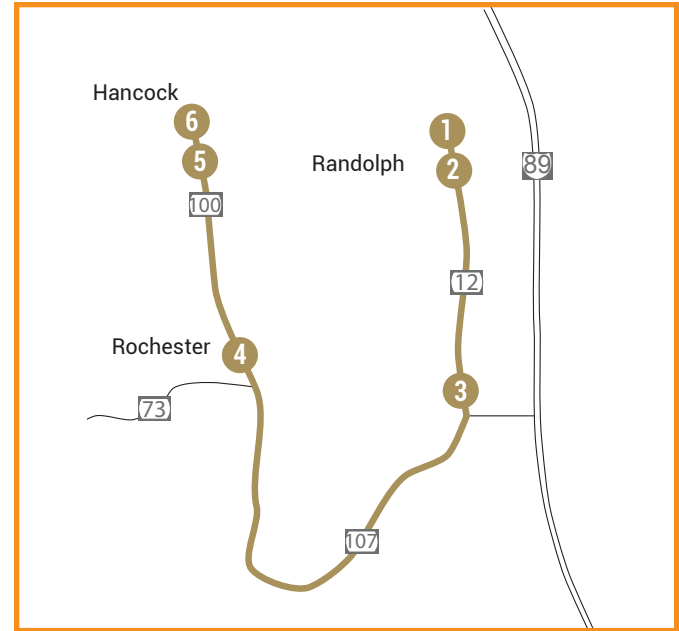

Randolph Shopper

Between Hancock, Rochester, Stockbridge, Bethel & Randolph

THIRD FRIDAY | Stagecoach buses connect riders from Hancock, Rochester, Stockbridge, and Bethel to Randolph's Shopping District and Medical Centers. Between 2pm & 4pm our drivers provide shuttle service to Randolph destinations by request. Service runs year round, see Holiday Schedule for exceptions on page 10.

FARES

- 1-Way = $2.00
- 10-Ride Pass = $20.00

FARE DISCOUNTS

- Passengers aged 60+ or with an ADA disability are eligible for an 80% discount (10-Ride Pass = $4.00); Passengers may self-report age or disability

DEVIATIONS

- Up to ¾ mile

GENERAL INFO

- Fares are collected on all Stagecoach bus routes except within the Fare-Free Zones
- Only exact change, checks, or passes are accepted on all buses

R Request Only

RANDOLPH- 3RD FRIDAY				
6	4	7	2	2
Quintown Senior Center	Mac's Rochester	Stockbridge Deviations	Depot Apartments, Bethel	Stagecoach Depot
1:00	1:15	R	2:15	2:30

RANDOLPH- 3RD FRIDAY											
1	2	3	4	5	6	5	6	4	2	2	1
Randolph Area Deviations	Stagecoach Depot	Depot Apartments, Bethel	Mac's Rochester	Rochester/ Hancock Deviations	Quintown Senior Center	Rochester/ Hancock Deviations	Quintown Senior Center	Mac's Rochester	Depot Apartments, Bethel	Stagecoach Depot	Randolph Area Deviations
	3:30	3:45	4:15	(4:30) R	R	R	-	R	R	5:15