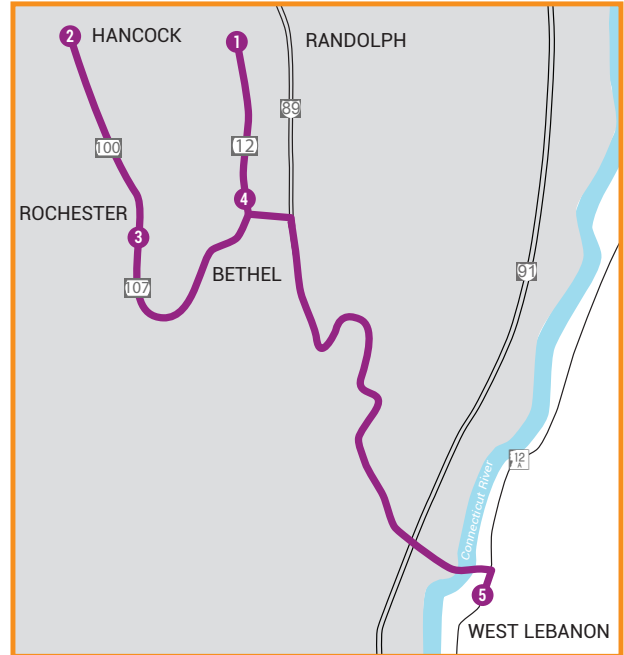

Effective April 23, 2018

Berlin Shopper

Between Randolph & Berlin Shopping Area

First Friday | The Berlin Shopper connects riders from the Randolph area to the Shopping District in Berlin off Exit 7 on I 89. Service runs year round, see Holiday Schedule for exceptions on page 10.

Effective April 23, 2018

2nd Friday Shopper

Between Hancock, Rochester, Randolph & West Lebanon

MONTHLY | The 2nd Friday of the Month Shopper connects riders from the Hancock and Rochester area to Randolph and West Lebanon Shopping Districts. Service runs year round, see Holiday Schedule for exceptions on page 10.

FARES

- 1-Way = \$2.00
- 10-Ride Pass = \$20.00

FARE DISCOUNTS

- Passengers aged 60+ or with an ADA disability are eligible for an 80% discount (10-Ride Pass = \$4.00); Passengers may self-report age or disability

DEVIATIONS

- Up to ¾ mile

GENERAL INFO

- Fares are collected on all Stagecoach bus routes except within the Fare-Free Zones
- Only exact change, checks, or passes are accepted on all buses

R Request Only

HANCOCK- LEBANON SHOPPER- 2ND FRIDAY									
1	2	3	4	5	5	4	3	2	1
Stagecoach Depot	Hancock Deviations	Mac's Rochester	Depot Apartments, Bethel	West Lebanon	West Lebanon	Depot Apartments, Bethel	Mac's Rochester	Hancock Deviations	Stagecoach Depot
9:00	(10:15) R	(10:20) R	10:45	11:30	2:30	3:00	(3:30) R	(3:45) R	4:30