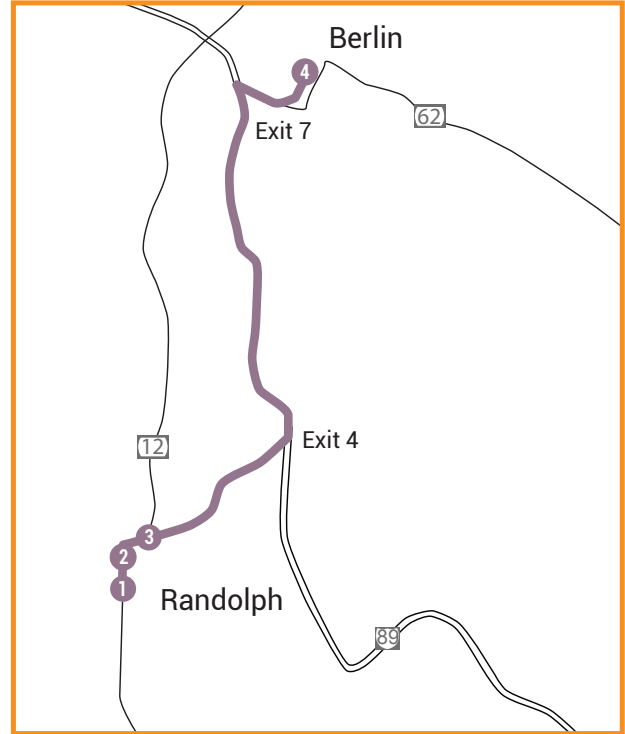

Effective April 23, 2018

Berlin Shopper

Between Randolph & Berlin Shopping Area

First Friday | The Berlin Shopper connects riders from the Randolph area to the Shopping District in Berlin off Exit 7 on I 89. Service runs year round, see Holiday Schedule for exceptions on page 10.

DEVIATIONS

- Up to ¾ mile

GENERAL INFO

- Fares are collected on all Stagecoach bus routes except within the Fare-Free Zones
- Only exact change, checks, or passes are accepted on all buses

RANDOLPH- BERLIN							
1	2	3	4	4	3	2	1
Stagecoach Depot	Clara Martin Center	Randolph Deviations	Berlin Shopping	Berlin Shopping	Randolph Deviations	Clara Martin Center	Stagecoach Depot
9:55	10:00	10:15	11:00	1:00	1:45	2:00	2:05

Effective April 23, 2018

2nd Friday Shopper

Between Hancock, Rochester, Randolph & West Lebanon

MONTHLY | The 2nd Friday of the Month Shopper connects riders from the Hancock and Rochester area to Randolph and West Lebanon Shopping Districts. Service runs year round, see Holiday Schedule for exceptions on page 10.

DEVIATIONS

- Up to ¾ mile

GENERAL INFO

- Fares are collected on all Stagecoach bus routes except within the Fare-Free Zones
- Only exact change, checks, or passes are accepted on all buses

R Request Only

HANCOCK- LEBANON SHOPPER- 2ND FRIDAY									
1	2	3	4	5	5	4	3	2	1
Stagecoach Depot	Hancock Deviations	Mac's Rochester	Depot Apartments, Bethel	West Lebanon	West Lebanon	Depot Apartments, Bethel	Mac's Rochester	Hancock Deviations	Stagecoach Depot
9:00	(10:15) R	(10:20) R	10:45	11:30	2:30	3:00	(3:30) R	(3:45) R	4:30