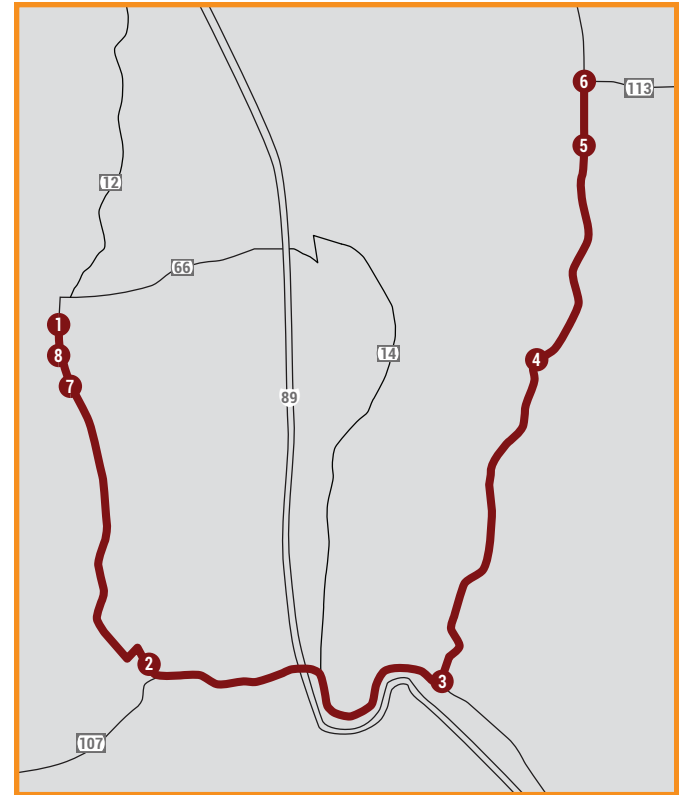

Chelsea Route

Serving Randolph, Bethel, Royalton, Tunbridge, & Chelsea

MONDAY AND FRIDAY | FARE-FREE | The Chelsea Route provide local service for anyone living in Randolph, Bethel, Royalton, Tunbridge, and Chelsea to access trips to the grocery store, medical appointments, the pharmacy, other shopping, and many other personal trips. Service runs year round, see Holiday Schedule for exceptions on page 10.

FARES: CHELSEA ROUTE

- FARE-FREE

DEVIATIONS

Up to ¾ mile

R Request Only (Expected Arrival Time)

CHELSEA											
1	2	3	4	5	6	4	3	2	7	8	1
Stagecoach Depot	Downtown Bethel	South Royalton Green	Orange County Parent Child Center	Chelsea Main Street	Chelsea Senior Center	Orange County Parent Child Center	South Royalton Green	Downtown Bethel	Shaws	Gifford Medical Center	Stagecoach Depot
7:30	7:45	(8:05) R	(8:15)	8:30	-	(8:40)	(8:55) R	9:15	9:30	9:45 (R)	9:50
9:50	10:05	(10:25) R	(10:35)	10:50	10:55	(11:00)	(11:15) R	11:45	(11:55) R	R	12:00
12:00	12:15	(12:35) R	(12:45)	12:50	12:55	(1:00)	(1:15) R	1:45	(1:55) R	R	2:00