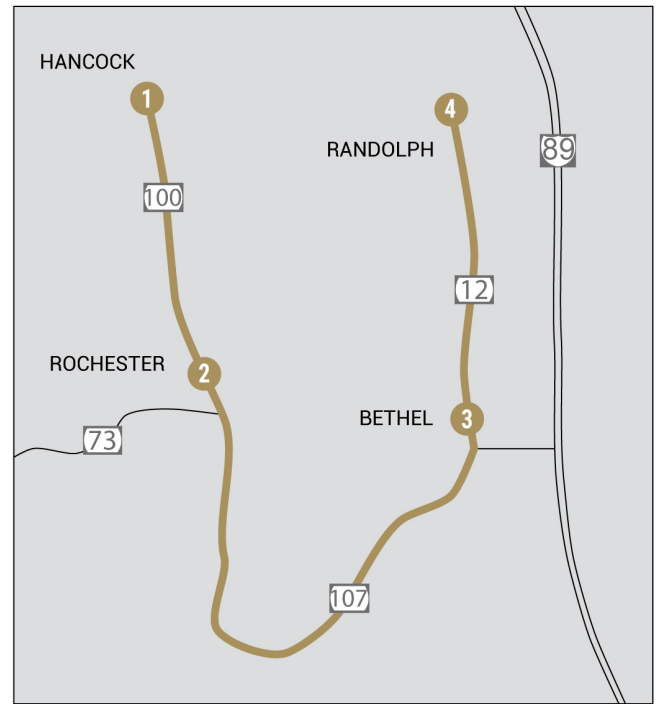

Randolph Shopper

Between Hancock, Rochester, Stockbridge, Bethel & Randolph

FRIDAY | Every Friday Stagecoach buses connect riders from Hancock, Rochester, Stockbridge, and Bethel to Randolph's Shopping District and Medical Centers. Between 2pm & 4pm our drivers provide shuttle service to Randolph destinations by request.

FARES

- 1-Way = \$2.00
- 10-Ride Pass = \$20.00

FARE EXCEPTIONS AND TRANSFERS

- 2nd Friday each month this service operates at different times; Call (802) 728-3773 for details

FARE DISCOUNTS

- Passengers aged 60+ or with an ADA disability are eligible for an 80% discount (10-Ride Pass = \$4.00); Passengers may self-report age or disability

DEVIATIONS

- Up to ¾ mile

GENERAL FARE INFO

- Fares are collected on all Stagecoach bus routes except within the Fare-Free Zones
- Only exact change, checks, or passes are accepted on all buses

Randolph Shopper- 3rd Friday of every Month

Quintown Sr Ctr / Hancock Area	Mac's Rochester	Stockbridge Area Deviations	Depot Apts Bethel	Randolph Depot	Randolph Area Deviations	Randolph Depot	Depot Apts Bethel	Mac's Rochester	Rochester/Hancock area Deviations	Quintown Sr Ctr	Rochester/Hancock area Deviations	Quintown Sr Ctr	Mac's Rochester	Depot Apts Bethel	Randolph Depot
1:00	1:30	R	2:15	2:30	3:30	3:45	4:15	R (4:30)	R	R	-	R	R	5:15	