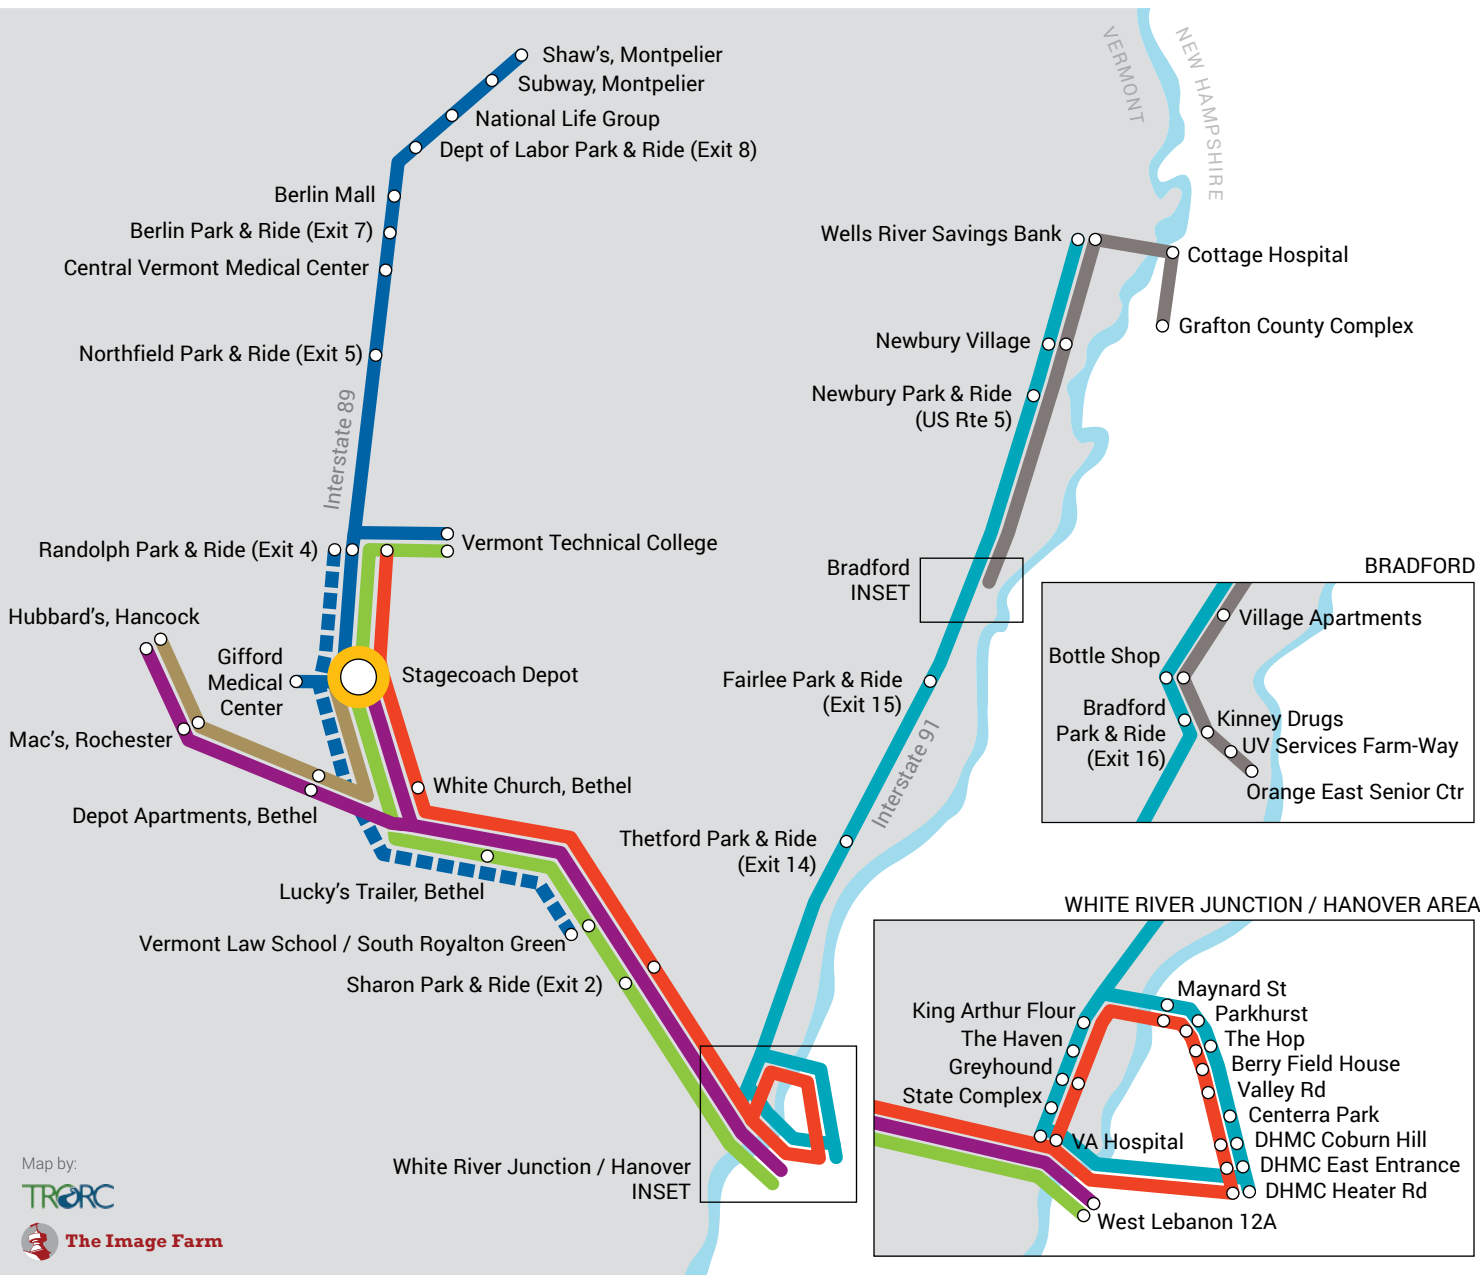

Stagecoach System Map

Community Transportation for Everyone

ROUTES

- 89er
- 89 North
- River Route
- 2nd Friday Shopper
- Randolph Shopper
- Saturday Shopper
- Maxi Taxi
- Circulator

Map by:
 TRORC
 The Image Farm