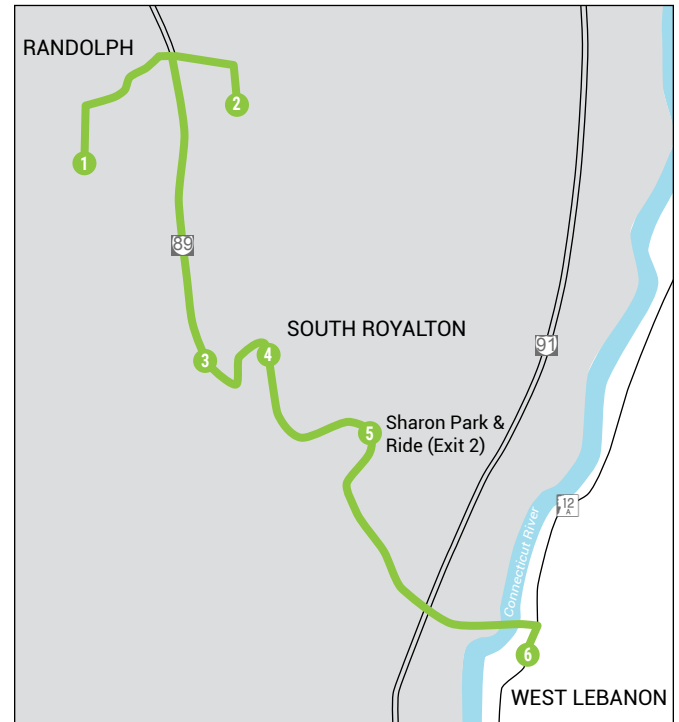

Saturday Shopper

Between Randolph & West Lebanon Rte 12A District

SATURDAY | The Saturday Shopper connects riders from the Randolph area and south on I-89 to the Shopping District on West Lebanon's Route 12A. Once in West Lebanon, our drivers provide shuttle service between the K-Mart, JC Penney, and Wal-Mart plazas.

FARES

- 1-Way = \$2.00
- 10-Ride Pass = \$20.00

FARE DISCOUNTS

- Passengers aged 60+ or with an ADA disability are eligible for an 80% discount (10-Ride Pass = \$4.00); Passengers may self-report age or disability

DEVIATIONS

- Up to ¾ mile

GENERAL INFO

- Fares are collected on all Stagecoach bus routes except within the Fare-Free Zones
- Only exact change, checks, or passes are accepted on all buses

AM ROUTE

1	2	3	4	5	6
Stagecoach Depot	VTC	Lucky's Trailer, Bethel	South Royalton Green (Post Office side)	Sharon P&R (Exit 2)	West Lebanon, 12A
10:30 AM	10:40 AM	10:50 AM	11:00 AM	11:10 AM	11:30 AM

PM ROUTE

6	5	4	3	2	1
West Lebanon, 12A	Sharon P&R (Exit 2)	South Royalton Green (Post Office side)	Lucky's Trailer, Bethel	VTC	Stagecoach Depot
2:00 PM	2:20 PM	2:30 PM	2:50 PM	3:00 PM	3:10 PM