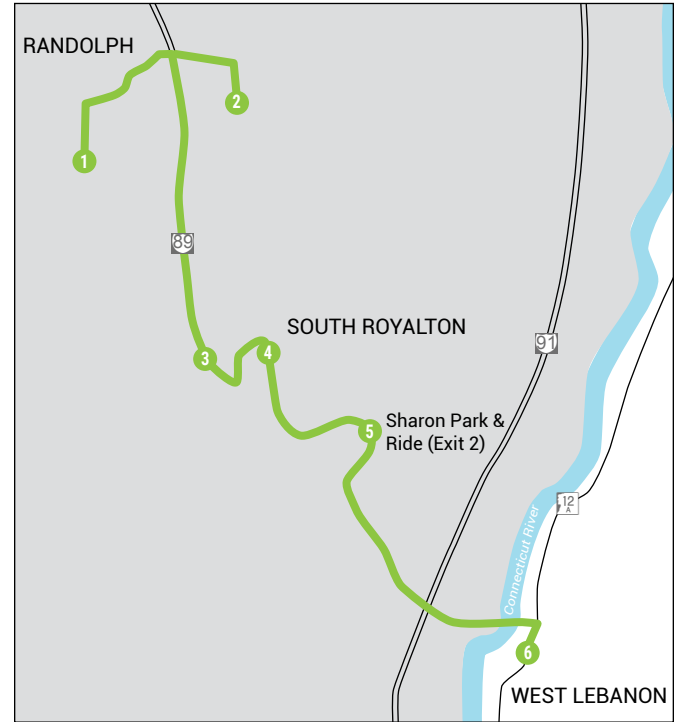

Saturday Shopper

Between Randolph & West Lebanon Rte 12A District

SATURDAY | The Saturday Shopper connects riders from the Randolph area and south on I-89 to the Shopping District on West Lebanon's Route 12A. Once in West Lebanon, our drivers provide shuttle service between the K-Mart, JC Penney, and Wal-Mart plazas.

FARES

- 1-Way = \$2.00
- 10-Ride Pass = \$20.00

FARE DISCOUNTS

- Passengers aged 60+ or with an ADA disability are eligible for an 80% discount (10-Ride Pass = \$4.00); Passengers may self-report age or disability

DEVIATIONS

- Up to ¾ mile

GENERAL INFO

- Fares are collected on all Stagecoach bus routes except within the Fare-Free Zones
- Only exact change, checks, or passes are accepted on all buses

AM ROUTE

1	2	3	4	5	6
Stagecoach Depot	VTC	Lucky's Trailer, Bethel	South Royalton Green (Post Office side)	Sharon P&R (Exit 2)	West Lebanon, 12A
10:30 AM	10:40 AM	10:50 AM	11:00 AM	11:10 AM	11:30 AM

PM ROUTE

6	5	4	3	2	1
West Lebanon, 12A	Sharon P&R (Exit 2)	South Royalton Green (Post Office side)	Lucky's Trailer, Bethel	VTC	Stagecoach Depot
2:00 PM	2:20 PM	2:30 PM	2:50 PM	3:00 PM	3:10 PM