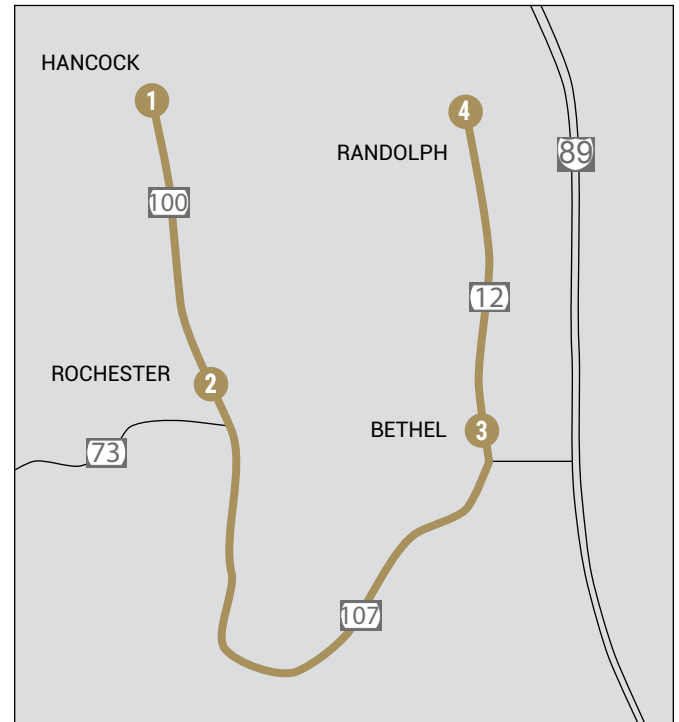

Randolph Shopper

Between Hancock, Rochester, Stockbridge, Bethel & Randolph

FRIDAY | Every Friday Stagecoach buses connect riders from Hancock, Rochester, Stockbridge, and Bethel to Randolph's Shopping District and Medical Centers. Between 2pm & 4pm our drivers provide shuttle service to Randolph destinations by request.

FARES

- 1-Way = \$2.00
- 10-Ride Pass = \$20.00

FARE EXCEPTIONS AND TRANSFERS

- 2nd Friday each month this service operates at different times; Call (802) 728-3773 for details

FARE DISCOUNTS

- Passengers aged 60+ or with an ADA disability are eligible for an 80% discount (10-Ride Pass = \$4.00); Passengers may self-report age or disability

DEVIATIONS

- Up to ¾ mile

GENERAL FARE INFO

- Fares are collected on all Stagecoach bus routes except within the Fare-Free Zones
- Only exact change, checks, or passes are accepted on all buses

IN-BOUND ROUTE

1	2	3	4
Hubbard's, Hancock	Mac's, Rochester	Depot Apartments, Bethel	Randolph Shopping District
R	R	1:45 PM	2:00 PM

R Request Only

OUT-BOUND ROUTE

4	3	2	1
Randolph Shopping District	Depot Apartments, Bethel	Mac's, Rochester	Hubbard's, Hancock
4:00 PM	4:15 PM	R	R