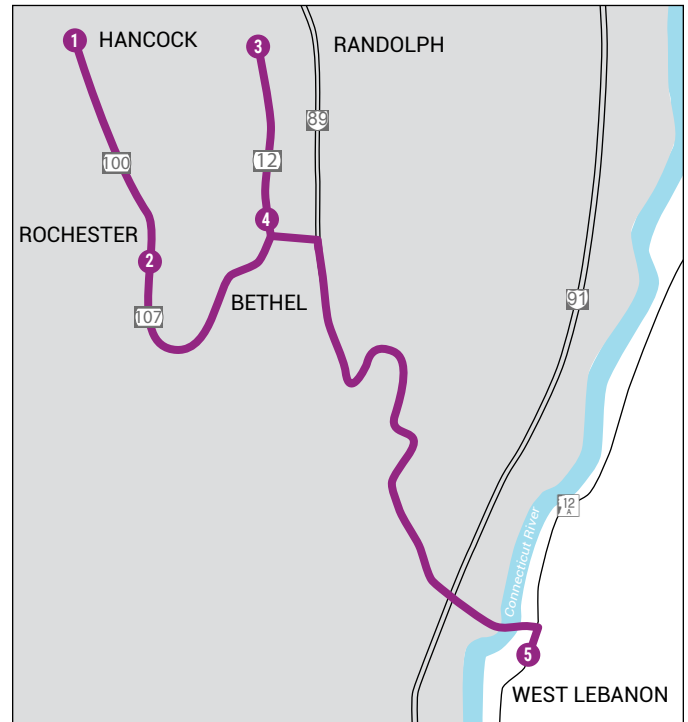

2nd Friday Shopper

Between Hancock, Rochester, Randolph & West Lebanon

MONTHLY | The 2nd Friday of the Month Shopper connects riders from the Hancock and Rochester area to Randolph and West Lebanon Shopping Districts.

FARES

- 1-Way = \$2.00
- 10-Ride Pass = \$20.00

FARE DISCOUNTS

- Passengers aged 60+ or with an ADA disability are eligible for an 80% discount (10-Ride Pass = \$4.00); Passengers may self-report age or disability

DEVIATIONS

- Up to ¼ mile

GENERAL INFO

- Fares are collected on all Stagecoach bus routes except within the Fare-Free Zones
- Only exact change, checks, or passes are accepted on all buses

AM ROUTE

1	2	3	4	5
Hubbard's, Hancock	Mac's, Rochester	Stagecoach Depot	Depot Apartments, Bethel	West Lebanon, 12A
R	R	10:30 AM	10:45 AM	11:30 AM

R Request Only

PM ROUTE

5	4	3	2	1
West Lebanon, 12A	Depot Apartments, Bethel	Stagecoach Depot	Mac's, Rochester	Hubbard's, Hancock
2:30 PM	3:15 PM	3:30 PM	R	R