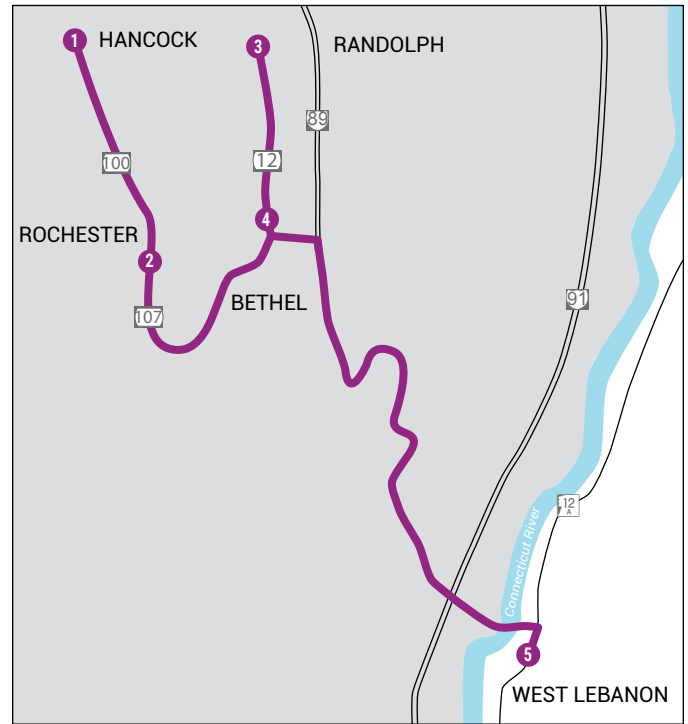

2nd Friday Shopper

Between Hancock, Rochester, Randolph & West Lebanon

MONTHLY | The 2nd Friday of the Month Shopper connects riders from the Hancock and Rochester area to Randolph and West Lebanon Shopping Districts.

FARES

- 1-Way = \$2.00
- 10-Ride Pass = \$20.00

FARE DISCOUNTS

- Passengers aged 60+ or with an ADA disability are eligible for an 80% discount (10-Ride Pass = \$4.00); Passengers may self-report age or disability

DEVIATIONS

- Up to ¾ mile

GENERAL INFO

- Fares are collected on all Stagecoach bus routes except within the Fare-Free Zones
- Only exact change, checks, or passes are accepted on all buses

AM ROUTE

1	2	3	4	5
Hubbard's, Hancock	Mac's, Rochester	Stagecoach Depot	Depot Apartments, Bethel	West Lebanon, 12A
R	R	10:30 AM	10:45 AM	11:30 AM

R Request Only

PM ROUTE

5	4	3	2	1
West Lebanon, 12A	Depot Apartments, Bethel	Stagecoach Depot	Mac's, Rochester	Hubbard's, Hancock
2:30 PM	3:15 PM	3:30 PM	R	R