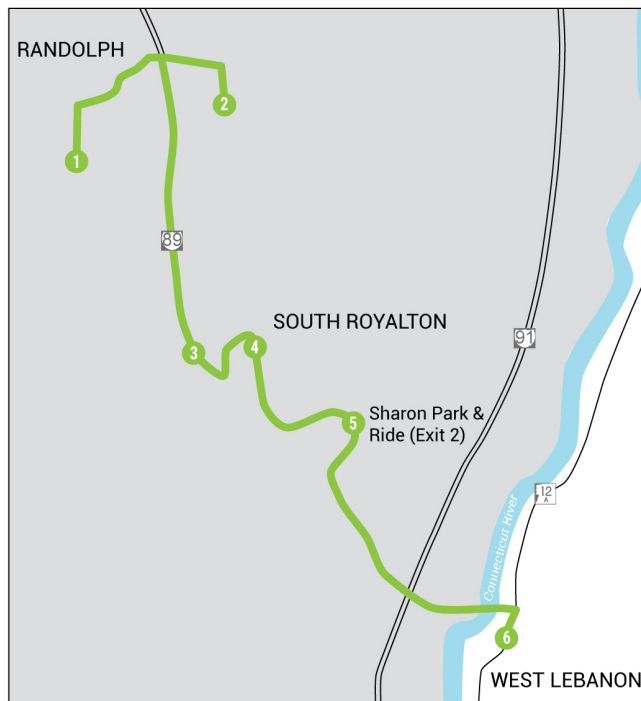

# Saturday Shopper

Between Randolph & West Lebanon Rte 12A District

**SATURDAY** | The Saturday Shopper connects riders from the Randolph area and south on I-89 to the Shopping District on West Lebanon's Route 12A. Once in West Lebanon, our drivers provide shuttle service between the K-Mart, JC Penney, and Wal-Mart plazas.

## DEVIATIONS

- Up to ¾ mile

## Randolph - Lebanon Saturday Shopper

VTC	Randolph Depot	Bethel Depot	South Royalton	Caron Circle	Sharon P&R (Exit 2)	West Lebanon	West Lebanon	Sharon P&R (Exit 2)	Caron Circle	South Royalton	Bethel Depot	Randolph Depot	VTC
R (10:00)	10:30	10:50	11:00	11:10	11:15	11:35	2:00	2:20	2:25	2:30	2:50	3:05	R (3:30)