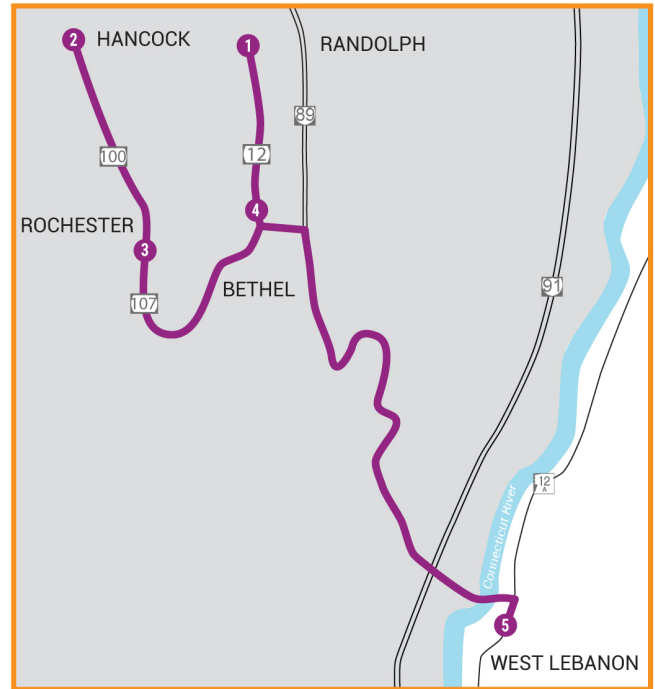

2nd Friday Shopper

Between Hancock, Rochester, Randolph & West Lebanon

MONTHLY | The 2nd Friday of the Month Shopper connects riders from the Hancock and Rochester area to Randolph and West Lebanon Shopping Districts. Service runs year round, see Holiday Schedule for exceptions on page 10.

FARES

- 1-Way = \$2.00
- 10-Ride Pass = \$20.00

FARE DISCOUNTS

- Passengers aged 60+ or with an ADA disability are eligible for an 80% discount (10-Ride Pass = \$4.00); Passengers may self-report age or disability

DEVIATIONS

- Up to ¾ mile

GENERAL INFO

- Fares are collected on all Stagecoach bus routes except within the Fare-Free Zones
- Only exact change, checks, or passes are accepted on all buses

R Request Only

Hancock - Lebanon Shopper 2nd Friday									
Randolph Depot	Hancock	Mac's Rochester	Depot Apts Bethel	West Lebanon	West Lebanon	Depot Apts Bethel	Mac's Rochester	Hancock	Randolph Depot
9:00	R (10:15)	R (10:20)	10:45	11:30	2:30	3:00	R3:30	R (3:45)	4:30